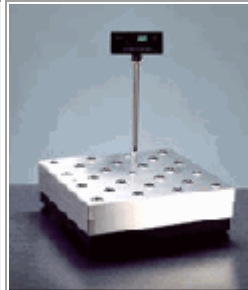

Part Number	Capacity	Platform	Stock Item	Price
SRP-300	300 lb x 0.1 lb	18" x 18"		$895
Options				
BT1818	Ball transfer top			$325
RS232 cable				$19
18" Post with Swivel				$29
31" Post with Swivel				$39
Wireless WLAN				$553
Wireless Bluetooth				$210