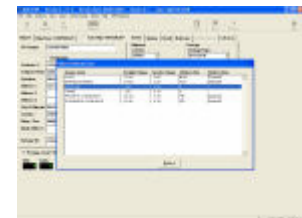

Smart Rate Shop Screen