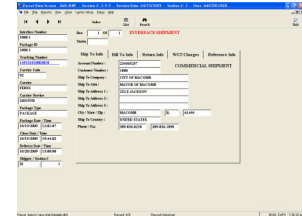

View and Tracking Screen

Set Maximum In Transit Days for Ground Shipments before going 2nd Day